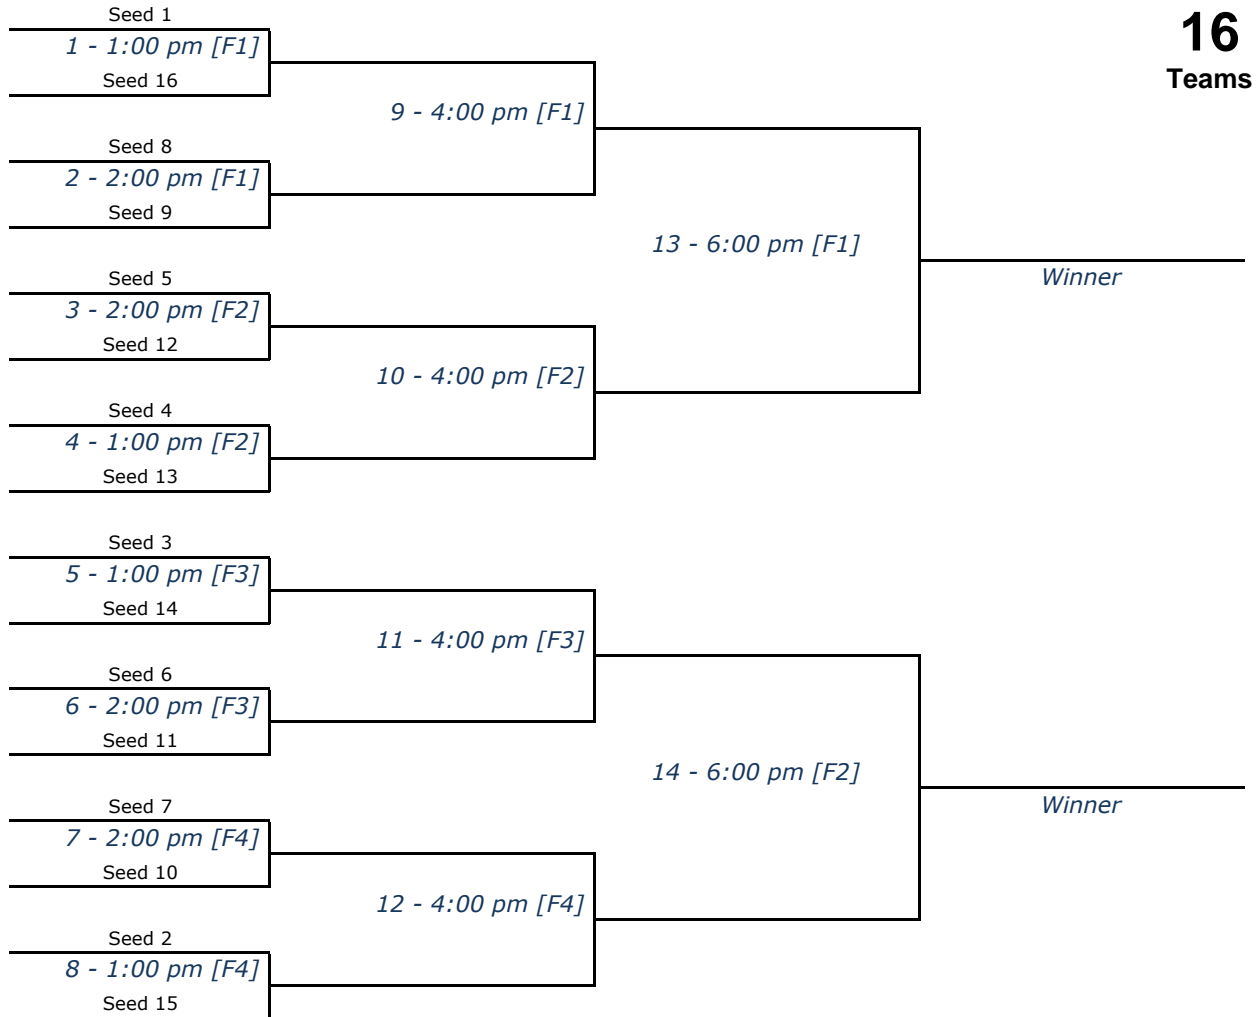

C DIVISION - BLUE GROUP SATURDAY (GRECO)

Winner's Bracket

Loser's Bracket