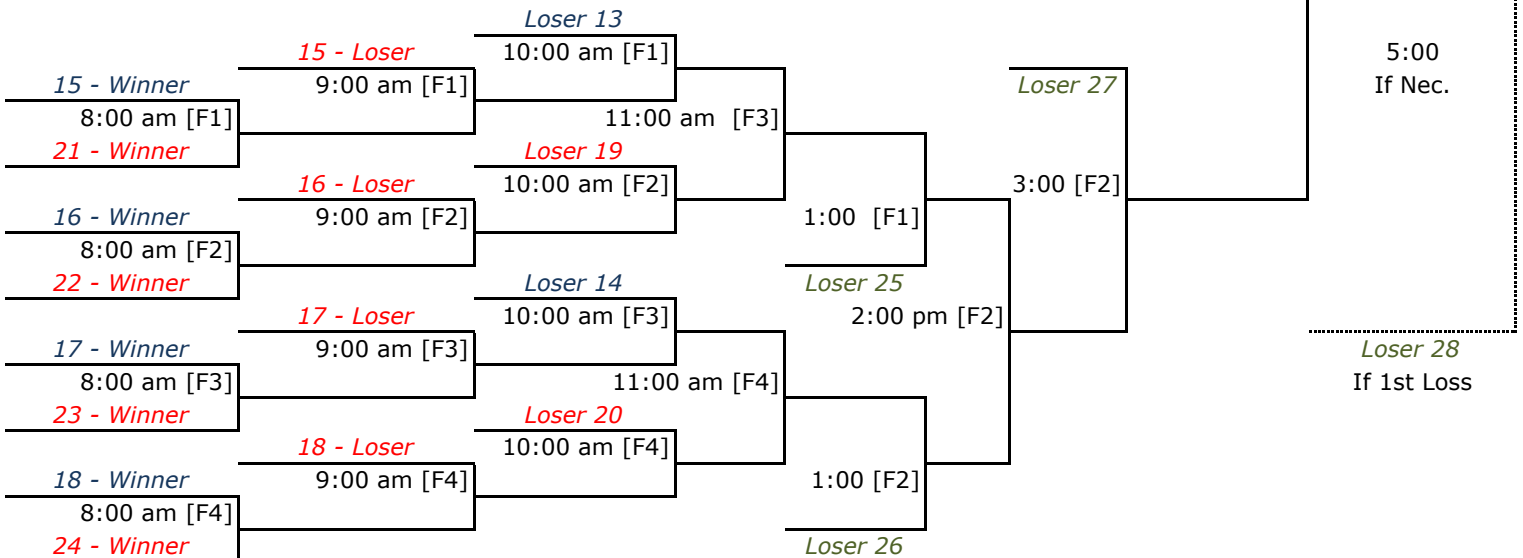

C DIVISION - CHAMPIONSHIP SUNDAY (GRECO)

Winner's Bracket

20
Teams

Loser's Bracket

NOTE: Field Maintenance and FLD1 & FLD2 @ 12:00