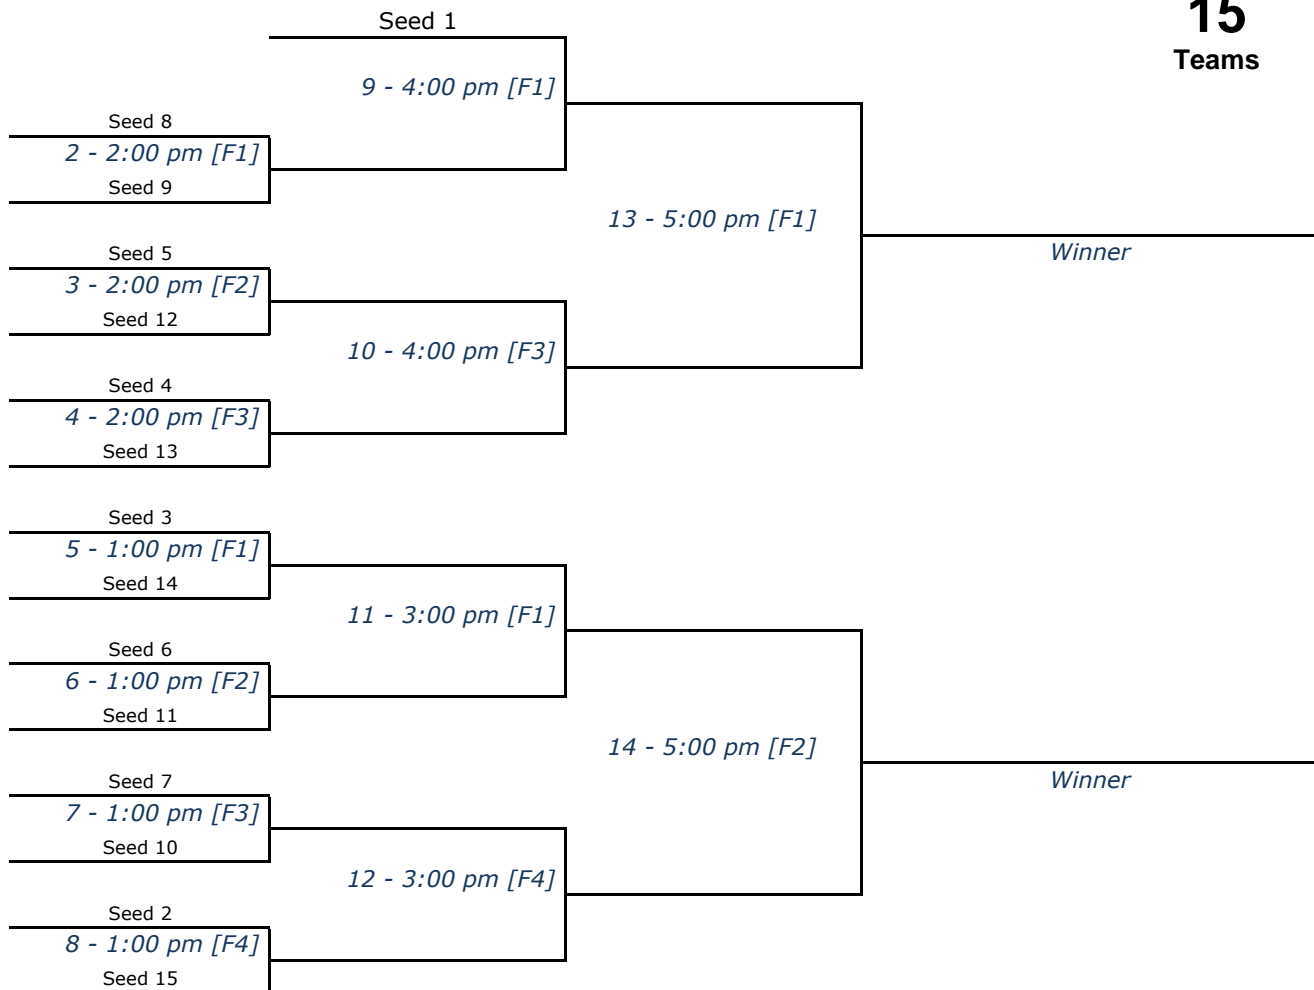

D DIVISION - BLUE GROUP SATURDAY (DOVER)

Winner's Bracket

15
Teams

Loser's Bracket