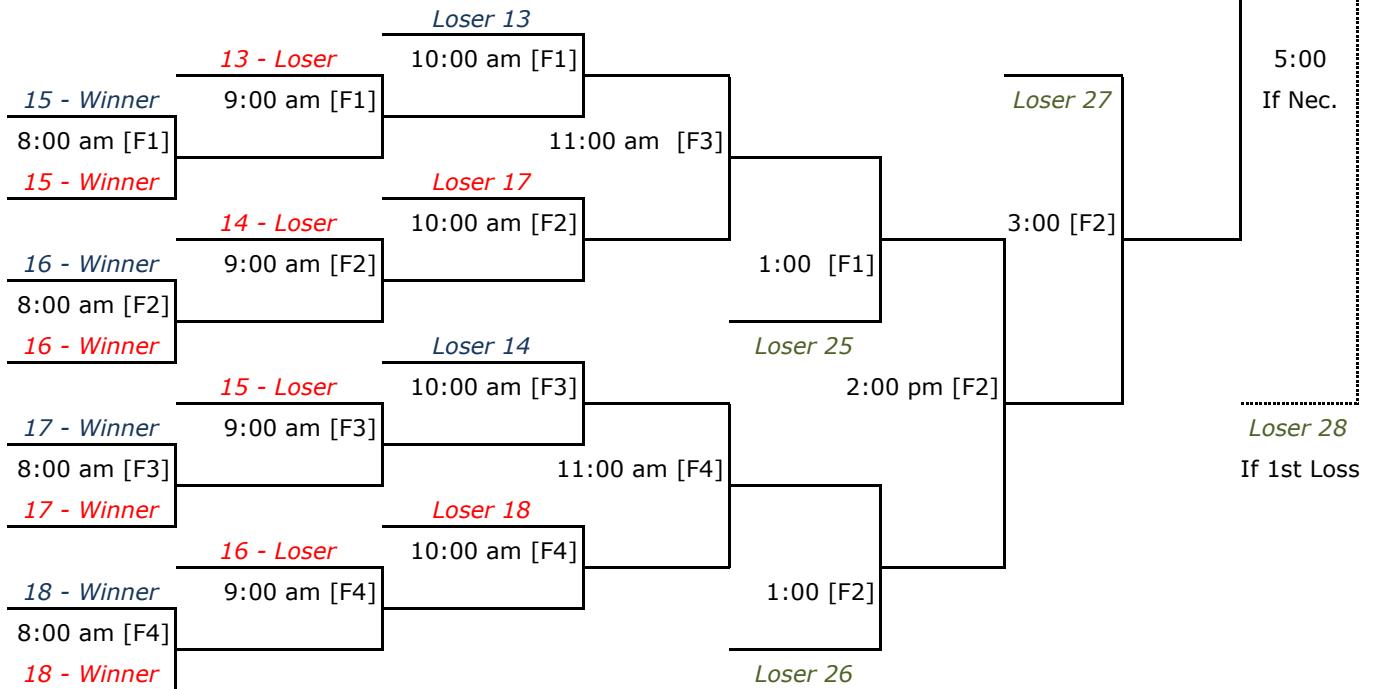

# D DIVISION - CHAMPIONSHIP SUNDAY (RADICE)

## Winner's Bracket

**20**  
Teams

## Loser's Bracket

NOTE: Field Maintenance and FLD1 & FLD2 @ 12:00