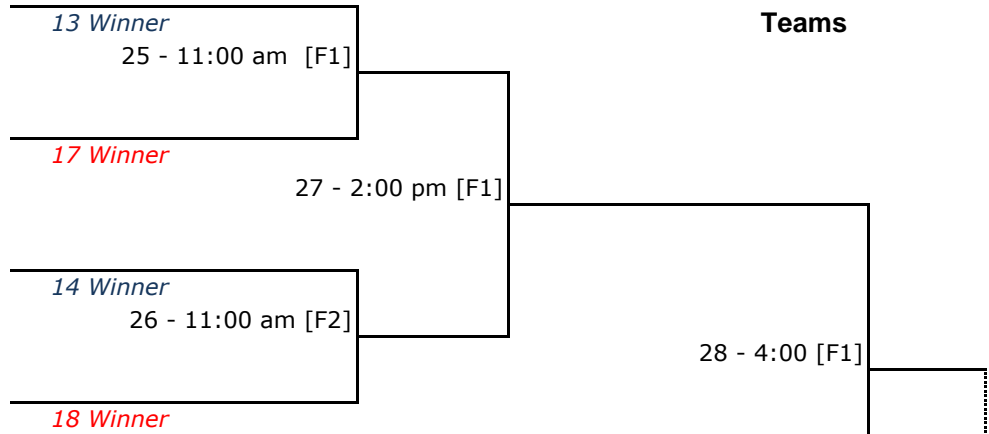

# D DIVISION - CHAMPIONSHIP SUNDAY (RADICE)

## Winner's Bracket

**20**  
Teams