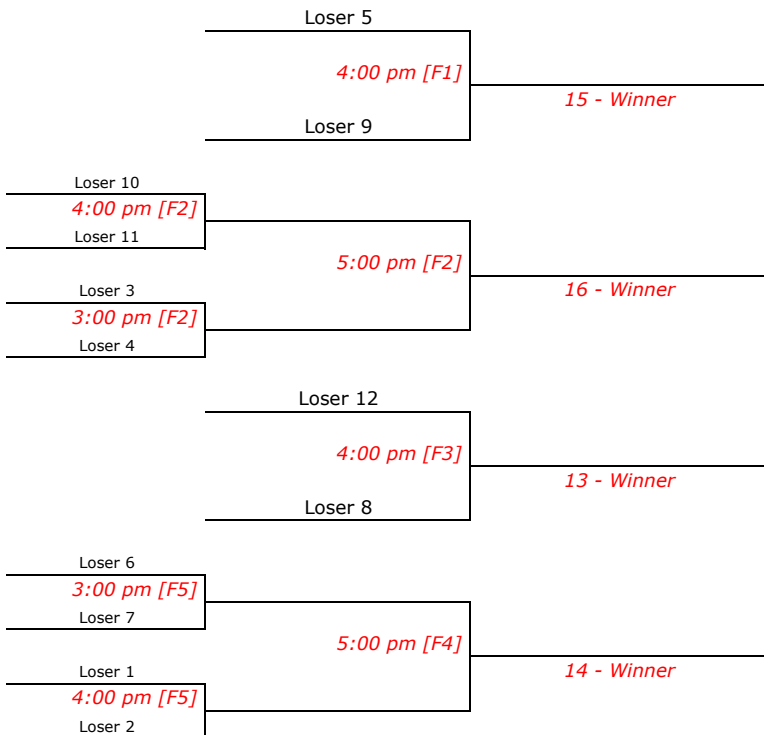

D DIVISION - RED GROUP SATURDAY (RADICE)

Winner's Bracket

Loser's Bracket

The XVIII Annual

SOFTBALL CLASSIC

February 17-19, 2012