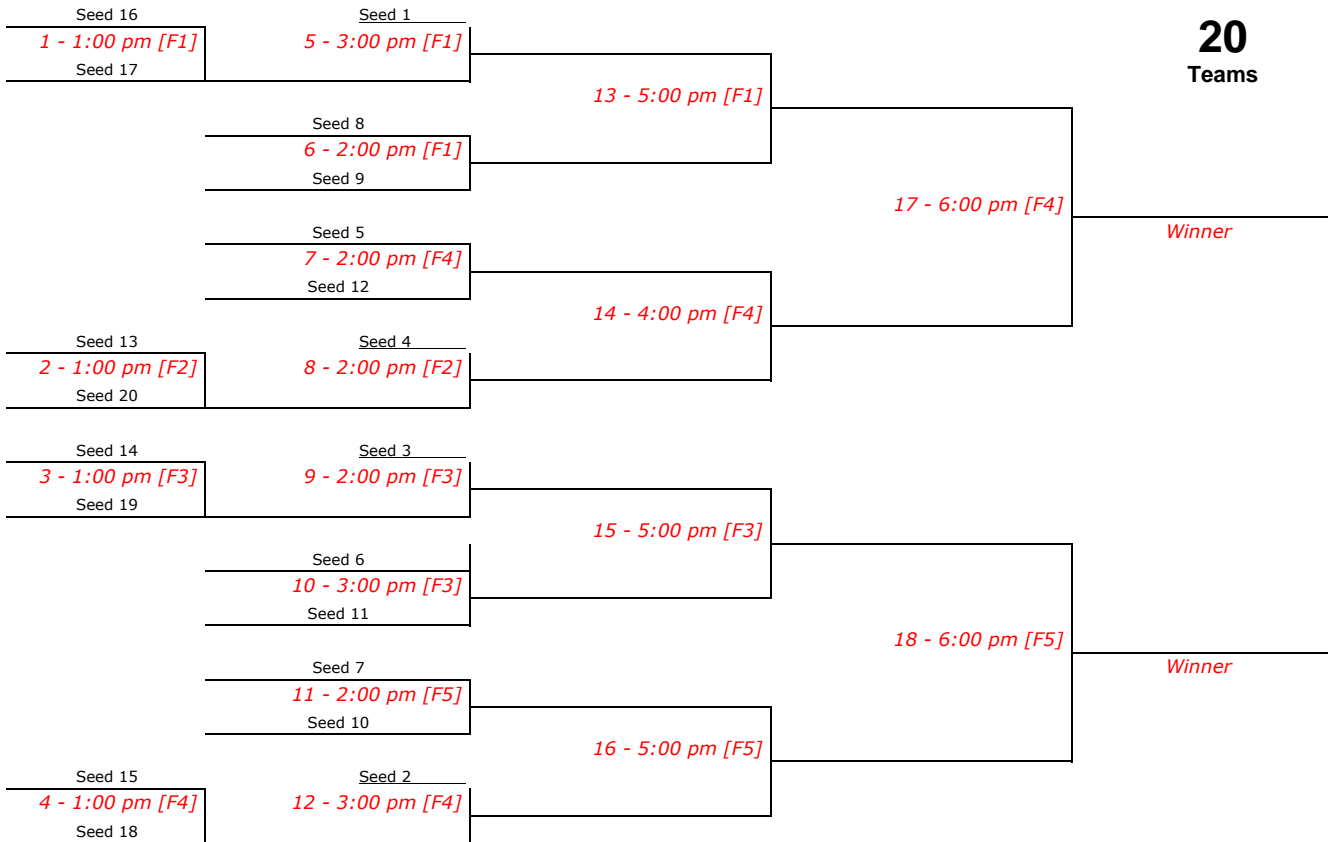

D DIVISION - RED GROUP SATURDAY (RADICE)

Winner's Bracket

Loser's Bracket

The XVIII Annual

SOFTBALL CLASSIC

February 17-19, 2012